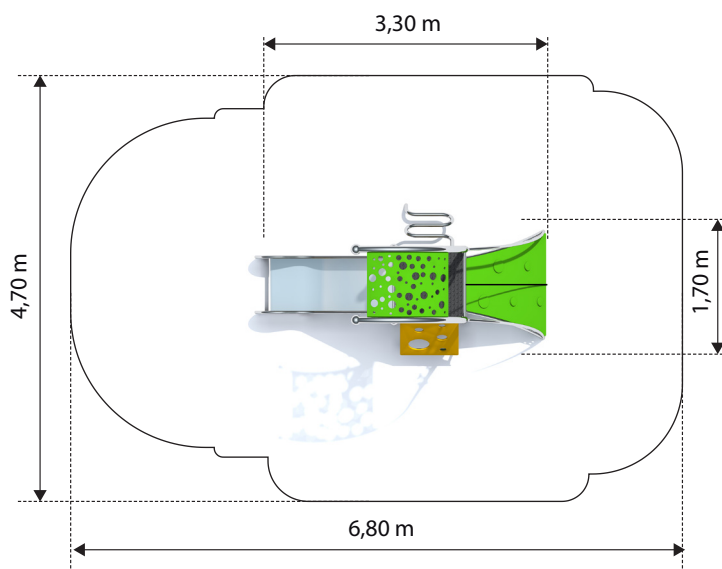

## Fly Trap

K512

Age:  
2-8 Years

Height:  
2.8m

Free Fall Height:  
0.9m

Free Space Area:  
28m

Grass Mats:  
25 Mats

Edging:  
20.3m