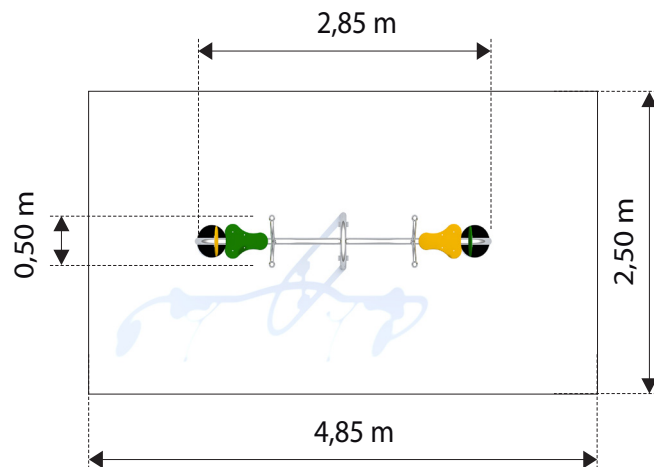

## Abelia

K202

Age:  
1-6 Years

Height:  
1m

Free Fall Height:  
0.8m

Free Space Area:  
12.1m

Grass Mats:  
10 Mats

Edging:  
14.7m